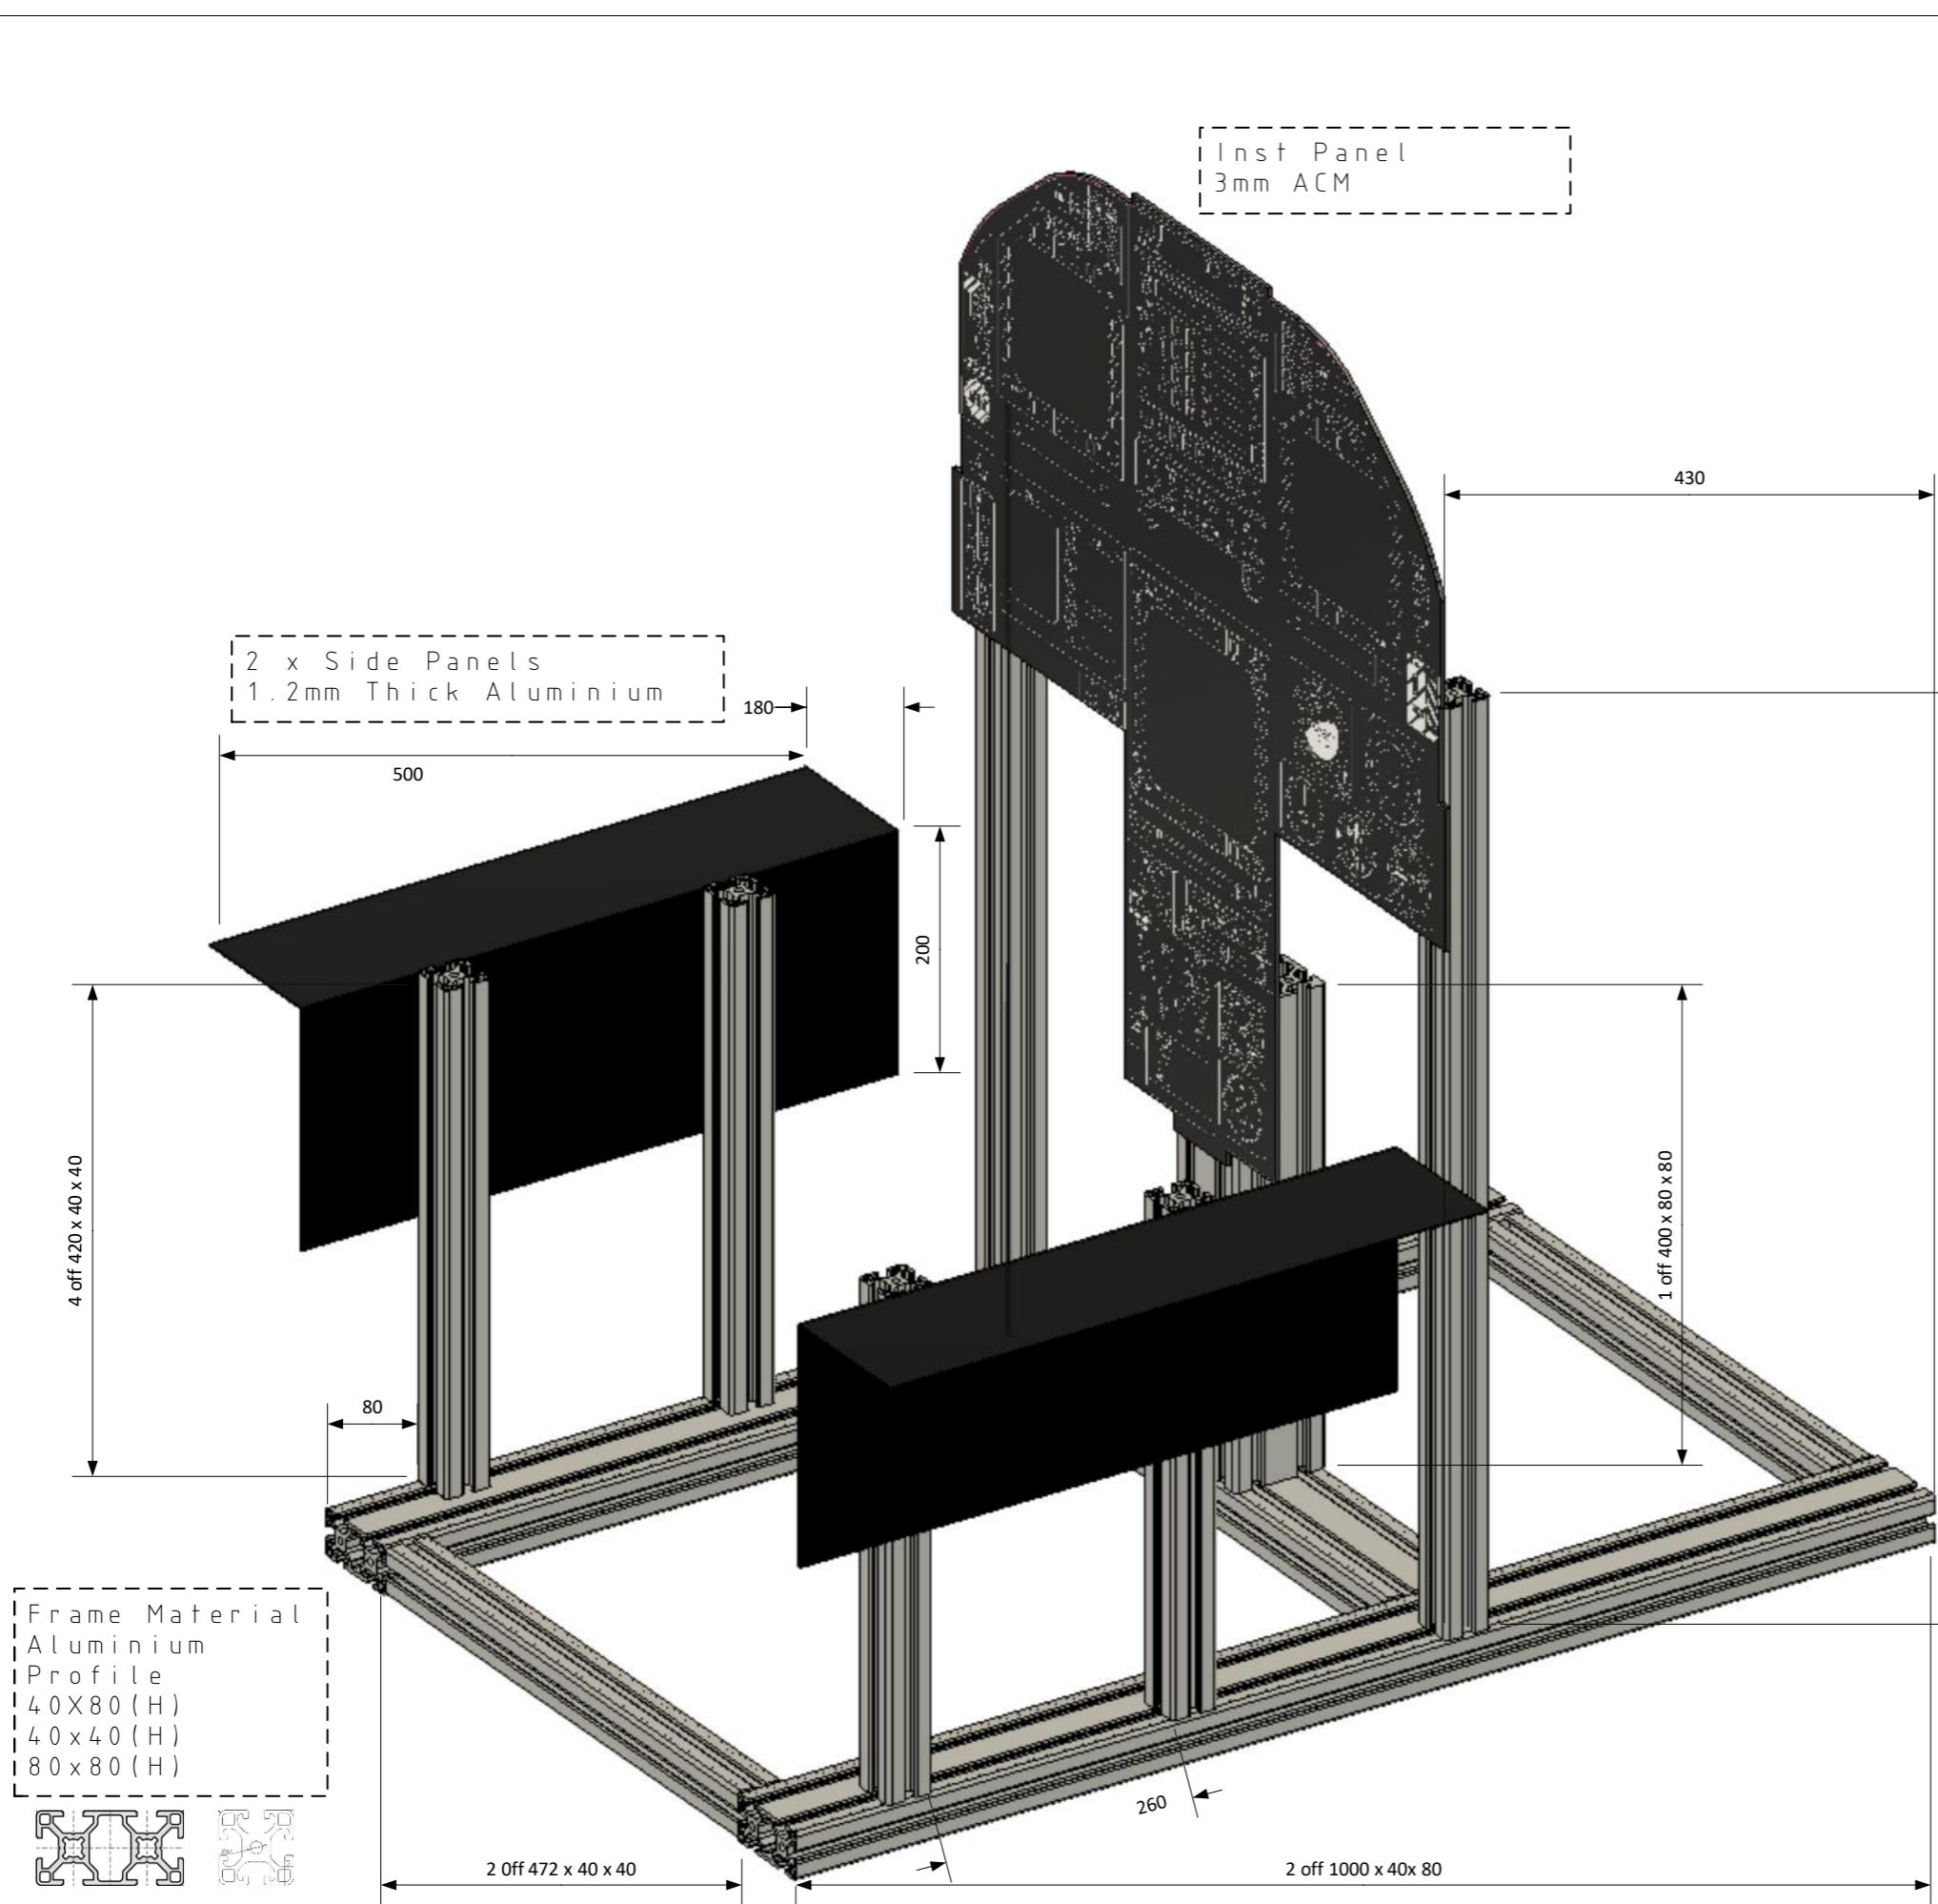

8 7 6 5 4 3 2 1

H  
G  
F  
E  
D  
C  
B  
A

H  
G  
F  
E  
D  
C  
B  
A

Inst Panel  
3mm ACM

2 x Side Panels  
1.2mm Thick Aluminium

Frame Material  
Aluminium  
Profile  
40x80 (H)  
40x40 (H)  
80x80 (H)

8 7 6 5 4 3 2 1